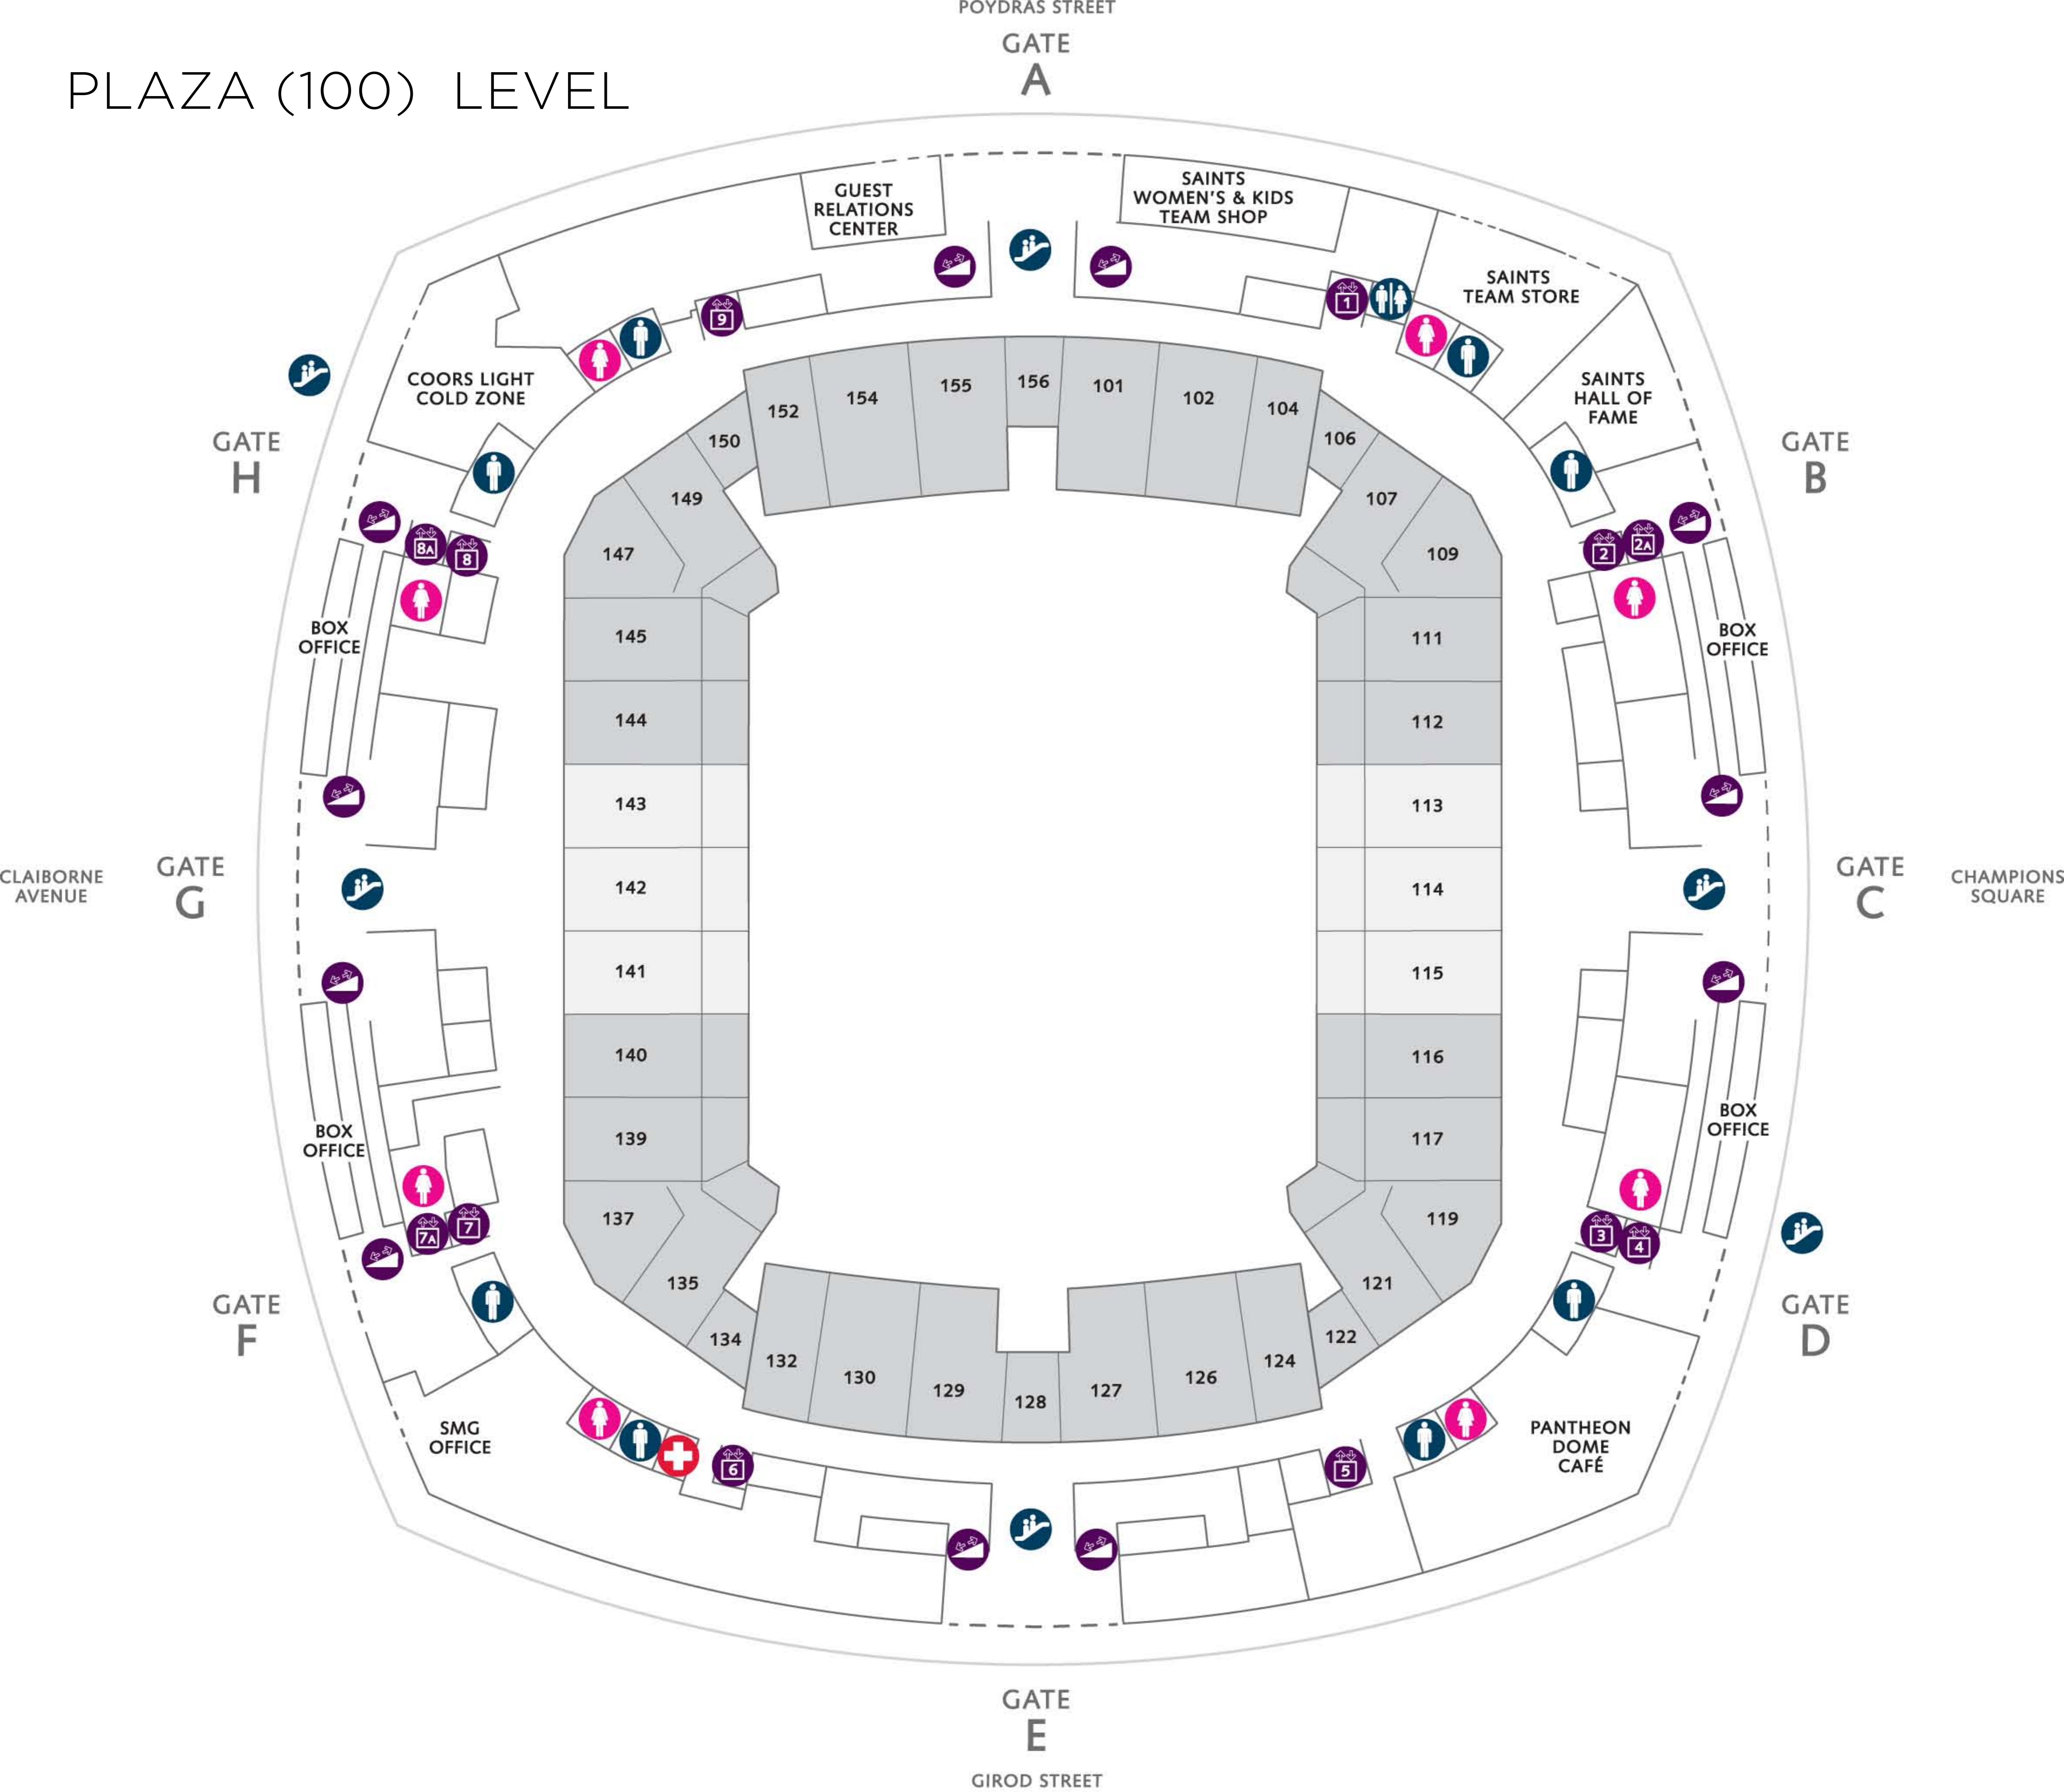

# PLAZA (100) LEVEL

- |              |                  |                      |
|--------------|------------------|----------------------|
| ELEVATOR     | MEN'S RESTROOM   | FIRST AID            |
| ESCALATOR    | WOMEN'S RESTROOM | ATM                  |
| RAMP         | FAMILY RESTROOM  | GUEST SERVICES       |
| MERCHANDISE  | CONCESSIONS      | ACCESSIBLE SEATING   |
| SMOKING AREA | BAR              | - - - EXTERIOR ENTRY |