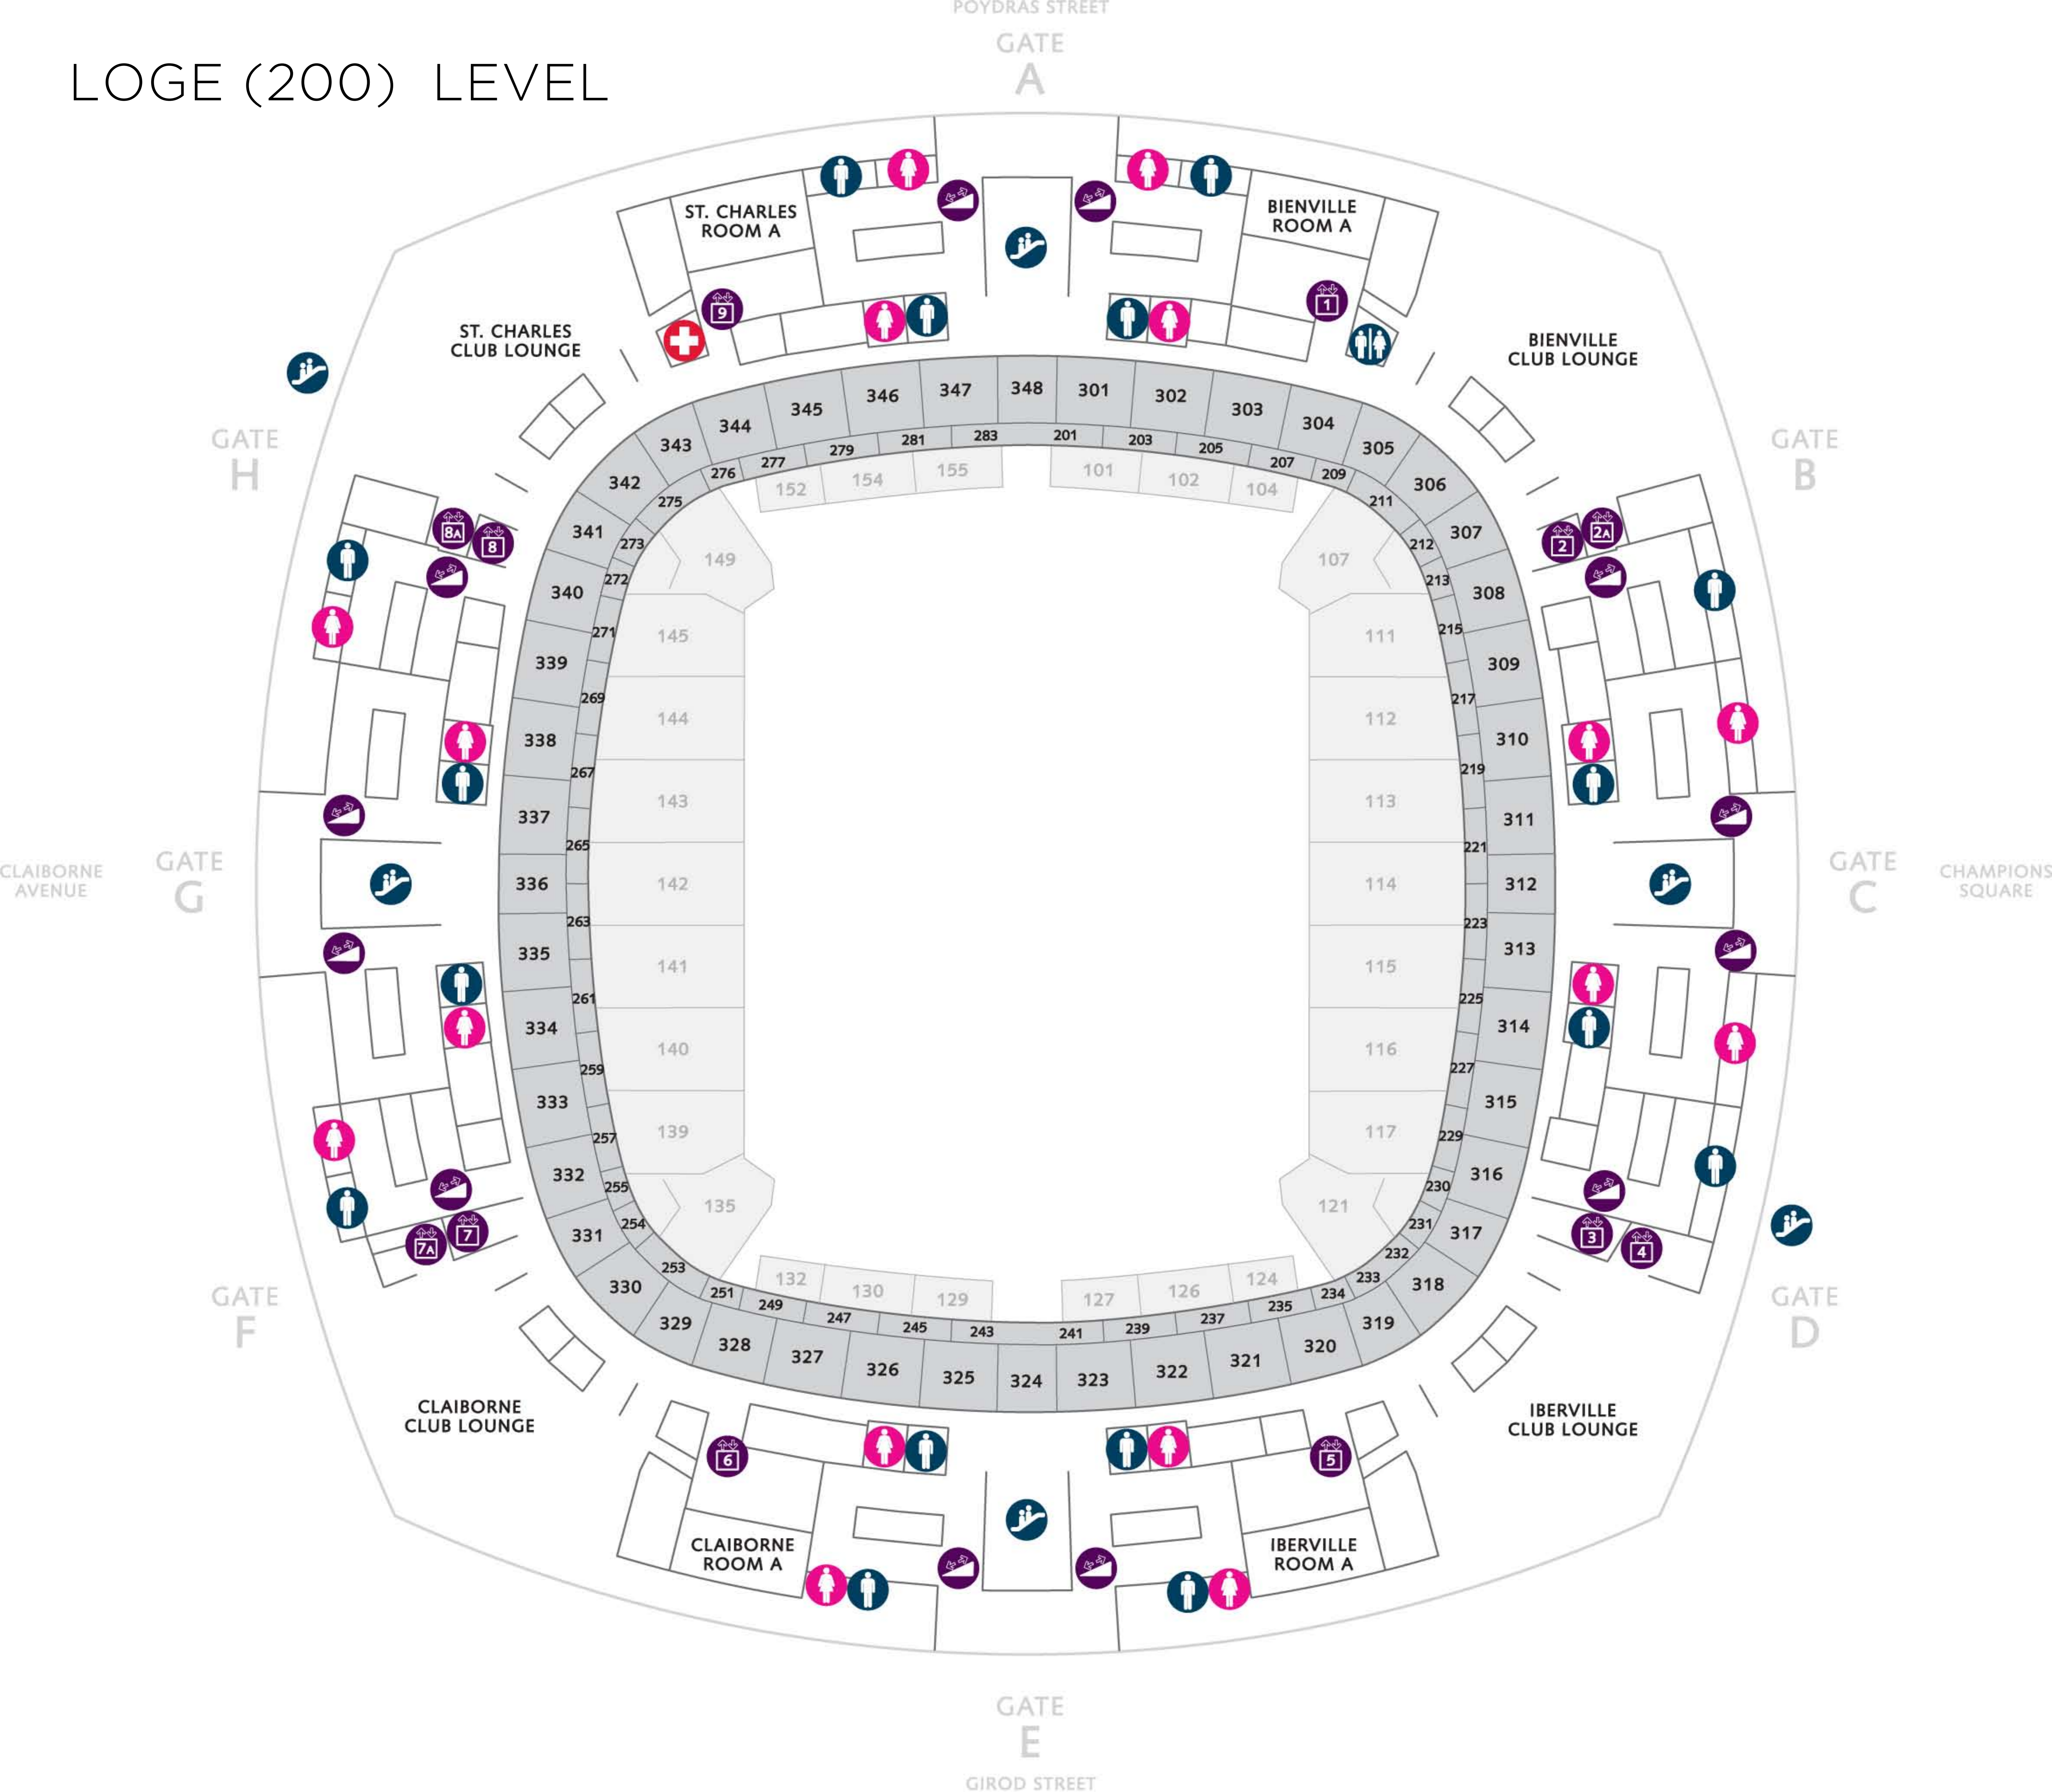

LOGE (200) LEVEL

-  ELEVATOR
-  MEN'S RESTROOM
-  FIRST AID
-  ESCALATOR
-  WOMEN'S RESTROOM
-  ATM
-  RAMP
-  FAMILY RESTROOM
-  GUEST SERVICES
-  MERCHANDISE
-  CONCESSIONS
-  ACCESSIBLE SEATING
-  SMOKING AREA
-  BAR
-  --- EXTERIOR ENTRY